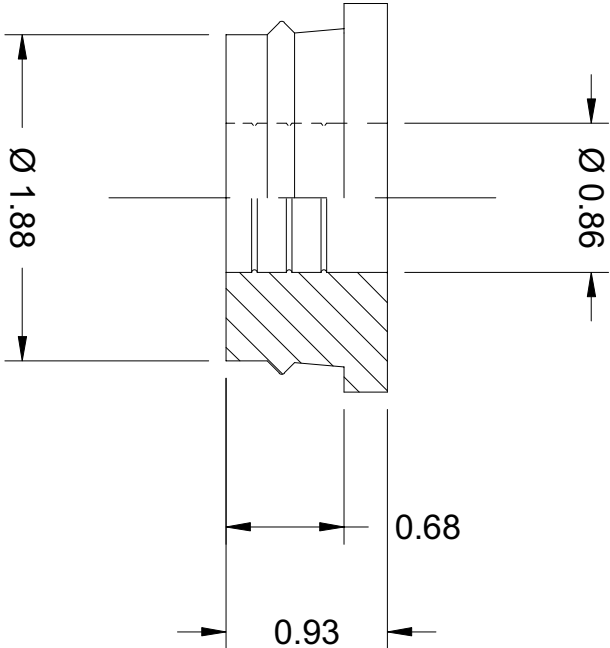

NOTE: CONNECTS 3/4" COPPER OR CPVC TUBING TO
1.5" SCH 40 PLASTIC SOCKETS

A GPK PRODUCTS Company

MATERIAL LIST

QTY	ITEM	P/N

FOR REFERENCE ONLY DIMENSIONS SUBJECT TO CHANGE

TITLE
FLEXIBLE UTILITY ADAPTER
1.5" CI/PVC HUB x
3/4" COPPER OR CPVC TUBING

1-800-428-5309 FARGO, ND

DATE 07-21-09

SCALE NONE

PART NO. UA-1575